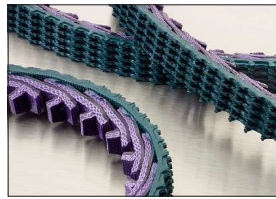

Round Link Belting

Round

LINK BELTING	Part Number		Cross Section		Minimum Pulley Ø		Max Product Weight w/Idlers		Max Product Weight w/UHMW	
	25'	10m	inches	mm	(in)	(mm)	(lbs)	(kg)	(lbs)	(kg)
POWERTWIST MOVE® Belting	0470125	0470133	5/16"	8mm	2.0	51	74	33	25	11
POWERTWIST MOVE Belting	0470225	0470233	3/8"	10mm	3.0	76	190	86	65	30
POWERTWIST MOVE Belting	0470325	0470333	1/2"	13mm	3.0	76	255	116	85	39
POWERTWIST MOVE Belting	0470425	0470433	9/16"	14mm	5.5	140	450	204	155	70
POWERTWIST MOVE Belting	0470525	0470533	3/4"	19mm	8.5	216	360	163	120	54

POWERTWIST MOVE Round

POWERTWIST MOVE V-Belt

POWERTWIST MOVE SGT

POWERTWIST MOVE Friction Top

POWERTWIST MOVE RCS

POWERTWIST Roller Drive

POWERTWIST MOVE Bridge Top

Link V Belting